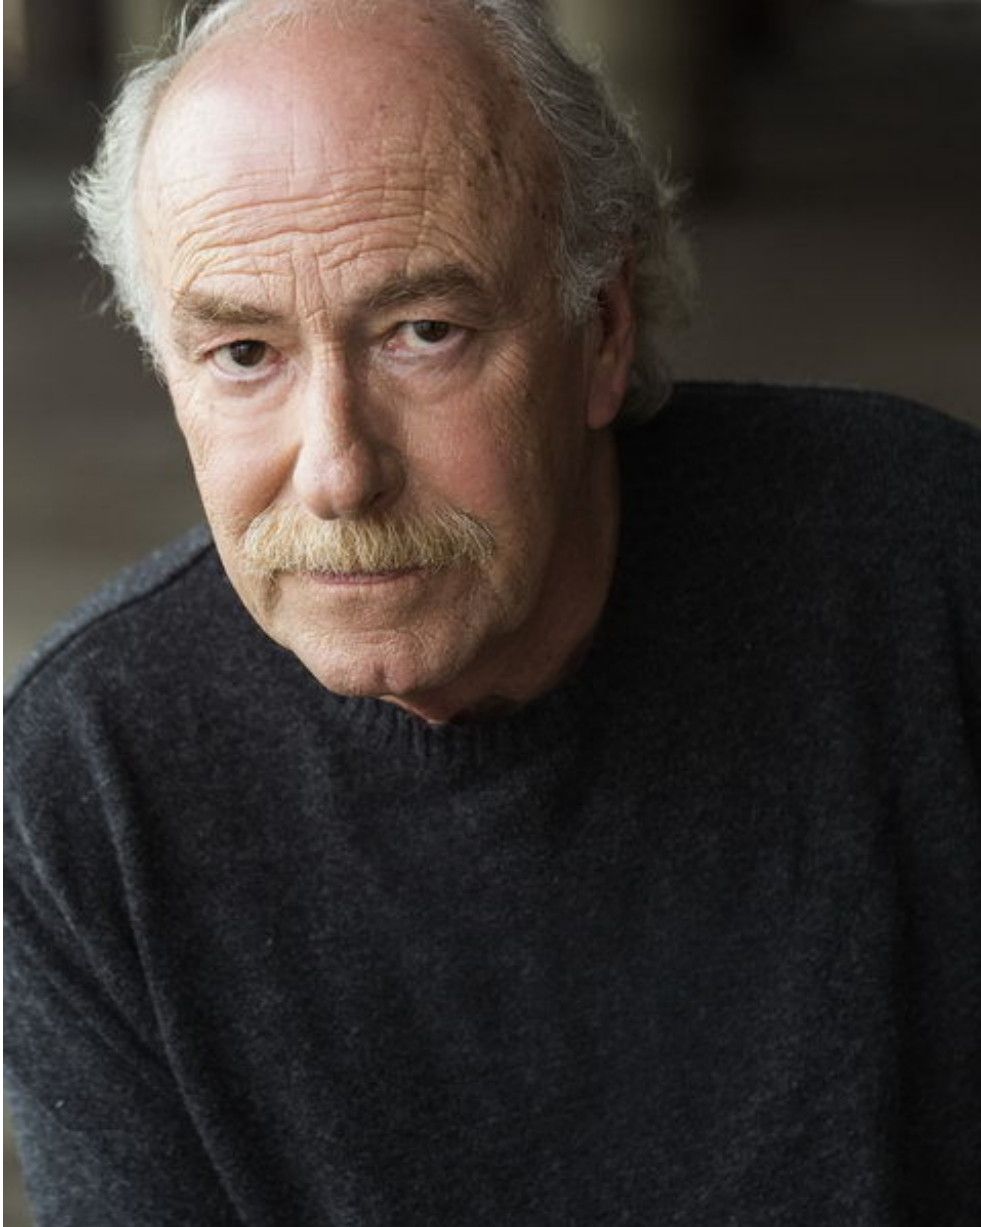

## Lou Cariffe

*Height: 5' 9" Suit 41R Shoe 10.5 Hair Gray Eyes Brown*

275 Union Blvd • 1700 Penthouse • Saint Louis, Missouri • 63108  
314.421.9400 • Fax 314.421.9440