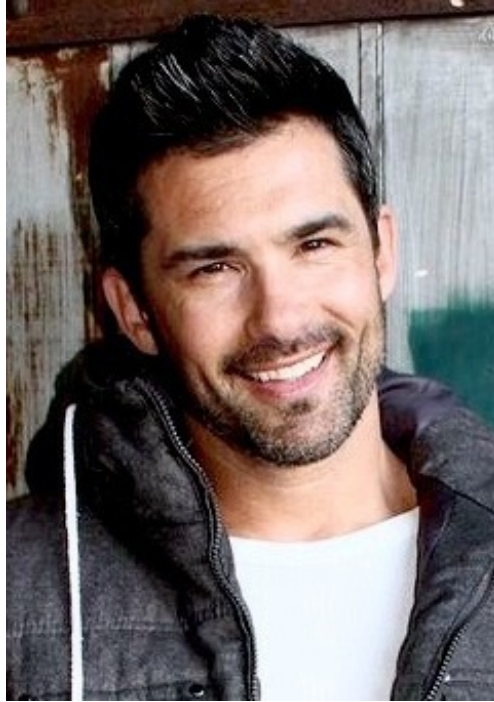

Matthew Enos

Height: 6' Suit 42R Shoe 11 Hair Black Eyes Brown

275 Union Blvd • 1700 Penthouse • Saint Louis, Missouri • 63108
314.421.9400 • Fax 314.421.9440