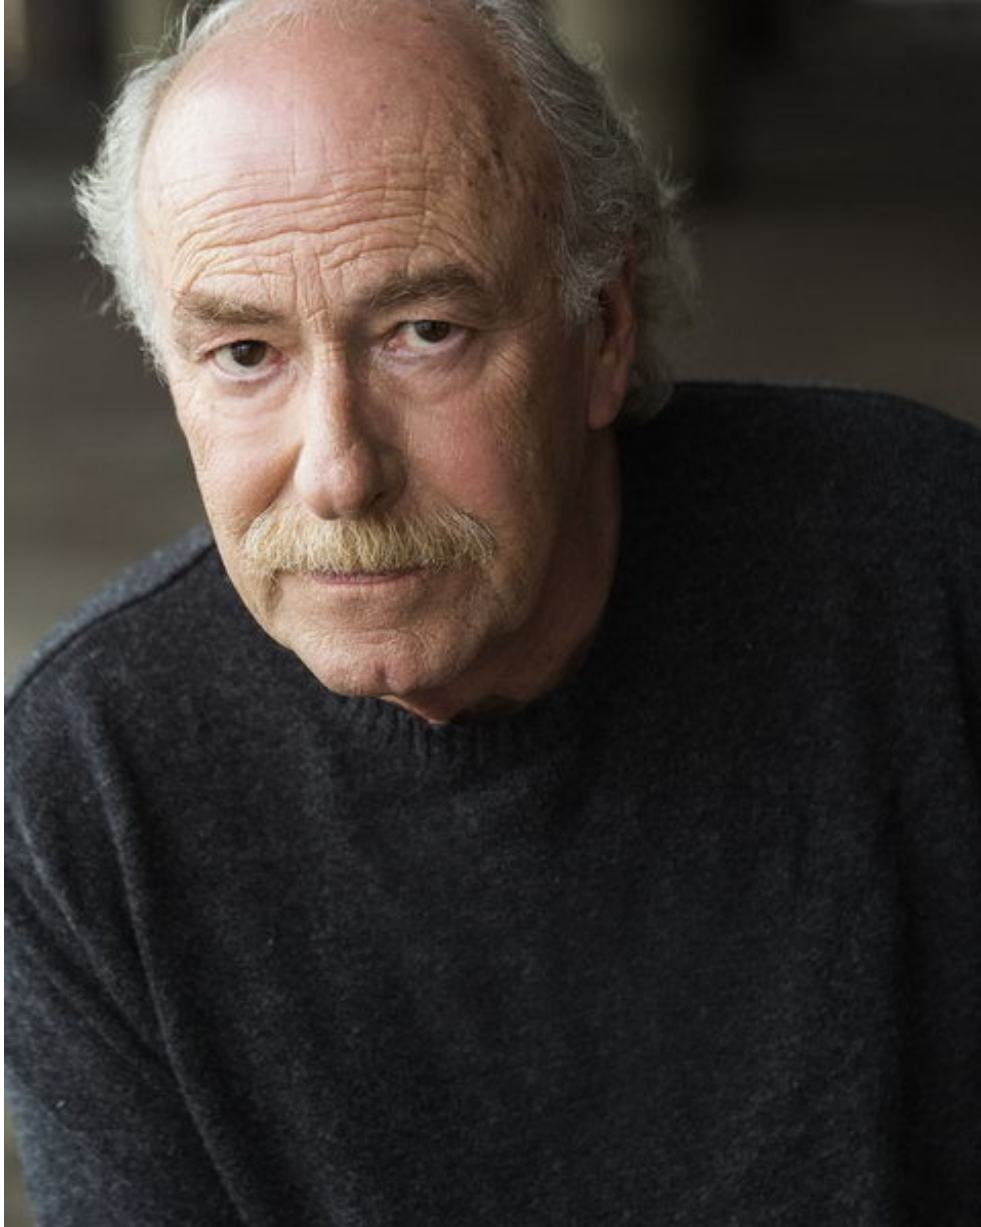

Lou Cariffe

Height: 5' 9" Suit 41R Shoe 10.5 Hair Gray Eyes Brown

8008 Carondelet Ave • Ste 301 • Saint Louis, Missouri • 63105
314.421.9400 • Fax 314.421.9440