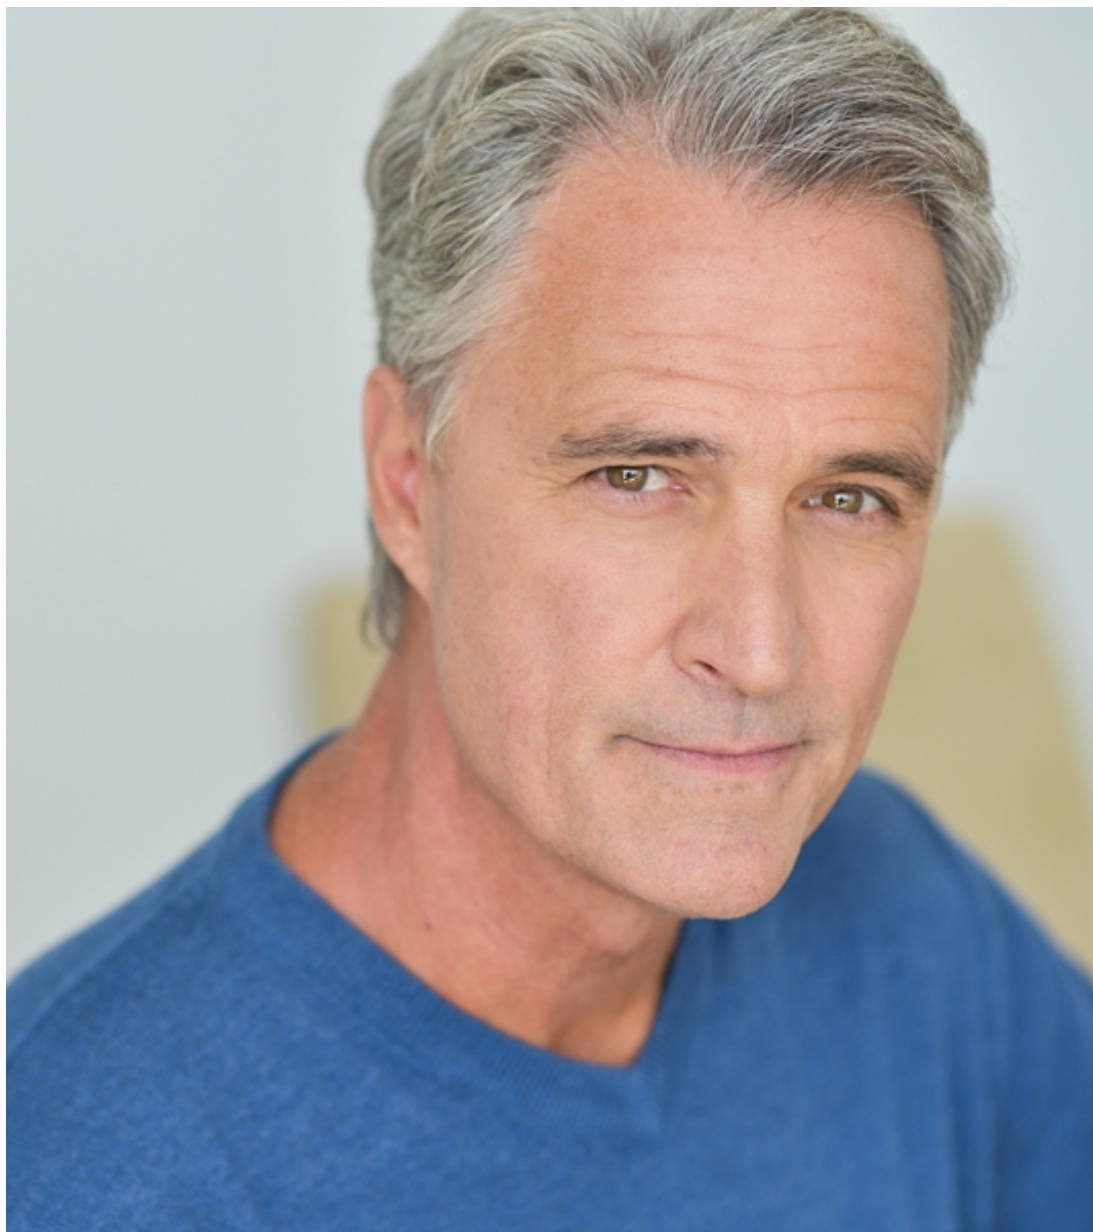

Matthew O'Toole

Height: 6' 1" Suit 41L Shoe 10.5 Hair Brown Eyes Brown

Union(s) SAG

8008 Carondelet Ave • Ste 301 • Saint Louis, Missouri • 63105
314.421.9400 • Fax 314.421.9440